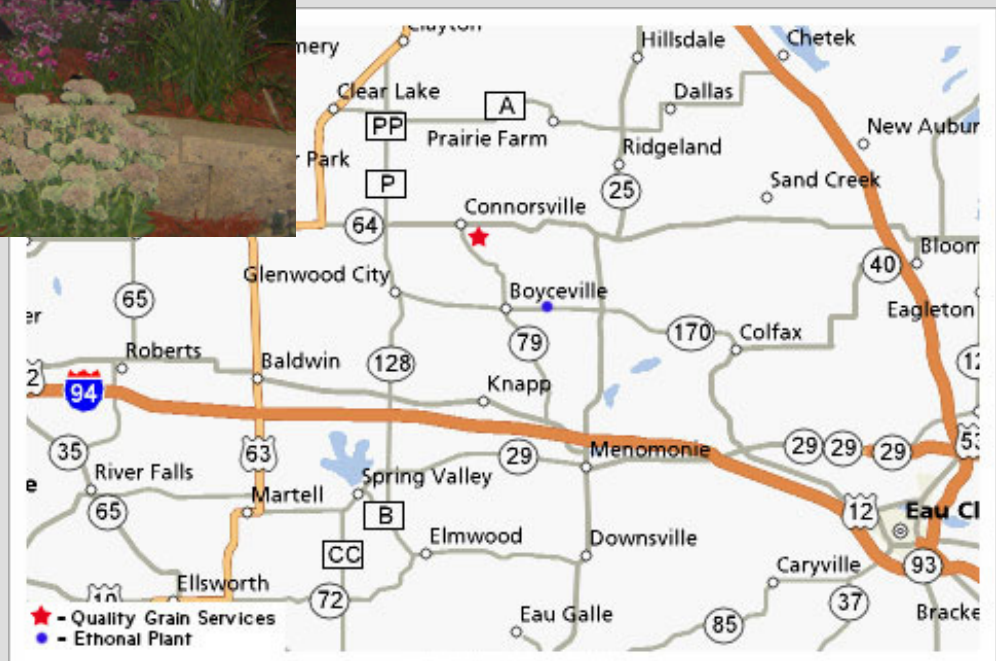

-Jeff Klaustermeier

Quality Grain Services is located 1/4 mile east of Connorsville, WI. Just off Hyw. 64, south on 170th Street.

You can see our grain setup from Hyw. 64. Please use the second driveway to get to the truck scale.